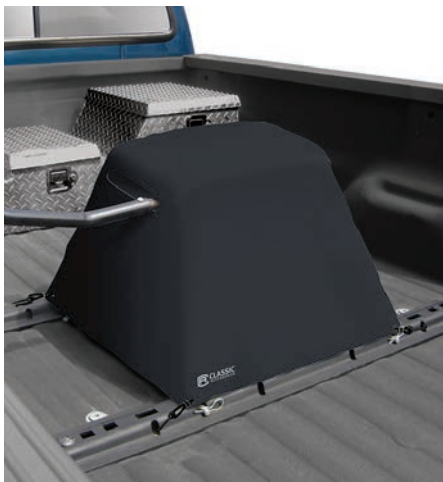

COLORS: BLACK AND GREY

RV 5th Wheel Hitch Cover

MFG #	FITS/DESCRIPTION	COLOR
80-116-010401-00	Puck style hitches 34" W 24" D	BLACK