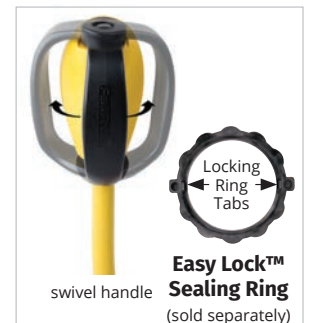

Length	Color	Pkg	Part #
30 Amp Cordsets			
25 ft	yellow	sleeve pack	25SPP.RV
25 ft	gray	sleeve pack	25SPPG.RV
30 ft	yellow	sleeve pack	30SPP.RV
30 ft	gray	sleeve pack	30SPPG.RV
36 ft	yellow	sleeve pack	36SPP.RV
36 ft	gray	sleeve pack	36SPPG.RV
50 ft	yellow	sleeve pack	50SPP.RV
50 ft	gray	sleeve pack	50SPPG.RV
50 Amp Cordsets (4-Wire)			
25 ft	yellow	box	6152SPPRV-25
25 ft	gray	box	6152SPPGRV-25
36 ft	yellow	box	6152SPPRV-36
36 ft	gray	box	6152SPPGRV-36
50 ft	yellow	box	6152SPPRV-50
50 ft	gray	box	6152SPPGRV-50