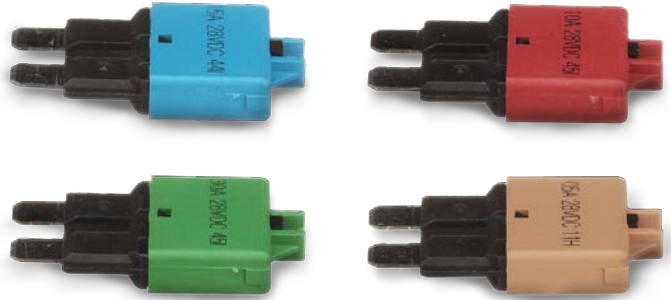

ATO / ATC RESETTABLE TYPE 3 PLUG IN BREAKERS

Part Number	Amp
54-151EP	5 Amp
54-152EP	7.5 Amp
54-153EP	10 Amp
54-154EP	15 Amp
54-155EP	20 Amp
54-156EP	25 Amp
54-157EP	30 Amp

- 12-24V
- Push Button - Manual Reset Breaker remains open on overload. Manually reset with the push of the button
- OEM style replacement circuit breaker

MINI / ATC RESETTABLE TYPE 3 PLUG IN BREAKERS

Part Number	Amp
54-161EP	5 Amp
54-162EP	7.5 Amp
54-163EP	10 Amp
54-164EP	15 Amp
54-165EP	20 Amp
54-166EP	25 Amp
54-167EP	30 Amp