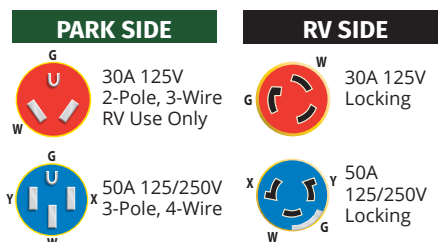

5 YEAR WARRANTY

Cordsets

All ParkPower® Cordsets are made of the highest quality construction with features you won't find on other power cords.

- Watertight molded plug and connector for safety and durability
- Heavy duty, super flexible marine-grade cable (30 amp 10 gauge, 50 amp 6 gauge)
- All models include a standard threaded ring for hook-up to ordinary threaded inlets
- Durable, bend resistant contacts
- **Power Indicator Light:** RV side connector features a molded-in LED light. When it glows red, you know you have power to the RV.
- **Contour Grip with Thumbprint Locator:** Both plug and connector ends are molded to fit the contour of your hand. When the thumbprint is in the 11 o'clock position, the blades line up for easy connection.
- **Swivel Head Handle:** Large Grip Swivel handle allows box cover to close. Keeps hand away from dangerous high voltage contacts. Easier to insert and remove electrical plug. Meets and exceeds rigorous UL testing standards.
- **ParkPower's Easy Lock™ System:** quickly locks the cord set to the inlet in just 1/8 of a turn. The tabs on the locking ring lock into the inlet for a positive watertight hookup. The exclusive locking tabs engage slots built into all ParkPower inlets. (sold separately)

Length	Color	Pkg	Part #
30 Amp Cordsets			
25 ft	yellow	sleeve pack	25SPP.RV
25 ft	gray	sleeve pack	25SPPG.RV
30 ft	yellow	sleeve pack	30SPP.RV
30 ft	gray	sleeve pack	30SPPG.RV
36 ft	yellow	sleeve pack	36SPP.RV
36 ft	gray	sleeve pack	36SPPG.RV
50 ft	yellow	sleeve pack	50SPP.RV
50 ft	gray	sleeve pack	50SPPG.RV
50 Amp Cordsets (4-Wire)			
25 ft	yellow	box	6152SPPRV-25
25 ft	gray	box	6152SPPGRV-25
36 ft	yellow	box	6152SPPRV-36
36 ft	gray	box	6152SPPGRV-36
50 ft	yellow	box	6152SPPRV-50
50 ft	gray	box	6152SPPGRV-50