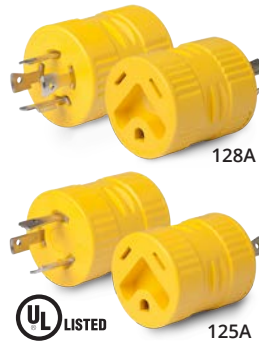

Generator Adapters

ParkPower® RV Generator Adapters allow you to connect a standard RV cordset to different types of electrical receptacles on portable generators. We offer a variety of RV generator adapters, so you can stay connected when power is needed most.

GENERATOR SIDE

MALE PLUG

Attaches to pedestal receptacle or cordset

20A 125/250V
4-Prong Locking

30A 125V
Locking

RV SIDE

FEMALE SIDE

Attaches to RV inlet or cordset

30A 125V
RV Use Only

30A 125V
RV Use Only