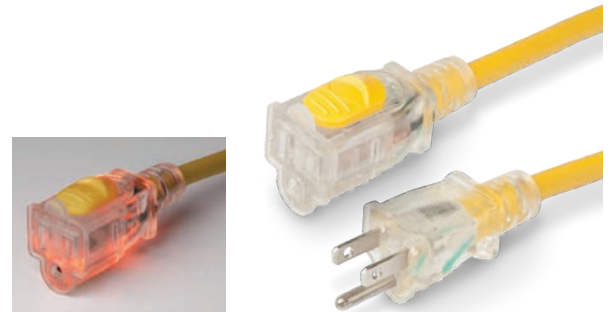

15 Amp & 20 Amp 125V Power Inlets

15A
125V

15 Amp Power Inlet

- UV resistant housing and cap

150BBI.RV black
150BBIW.RV white

15A 125V
Straight-Blade

20A
125V

20 Amp Power Inlet

- UV resistant housing and cap

200BBI.RV black
200BBIW.RV white

20A 125V
Straight-Blade

TV & HDMI Inlet

TV & HDMI Inlet provides HDMI and cable TV connectors in one housing, reducing space on the RV. This inlet is designed with all the same features common in ParkPower inlets, such as UV stabilized glass-filled polyester construction for long-lasting strength and a soft touch cover.

- Soft touch covers are designed to stay hinged open when the cover is lifted up. A soft touch unlocks it for closing.
- Extra large tab provides more area to simplify opening and closing

15A Marine Grade Locking Extension Cords

- Clear ends with lighted female end for visual power indication
- 14/3 marine grade SJTOW cable
- Female end contains slide button lock for protection against cable disconnection
- Slide button lock compatible with all other manufacturers' products
- ETL certified to UL standards

150025RV 25'
150050RV 50'

Generator Adapters

ParkPower® RV Generator Adapters allow you to connect a standard RV cordset to different types of electrical receptacles on portable generators. We offer a variety of RV generator adapters, so you can stay connected when power is needed most.

GENERATOR SIDE

MALE PLUG

Attaches to pedestal receptacle or cordset

20A 125/250V
4-Prong Locking

30A 125V
Locking

RV SIDE

FEMALE SIDE

Attaches to RV inlet or cordset

30A 125V
RV Use Only

30A 125V
RV Use Only

Dogbone Adapters

Extra wide grip handle and 10/3 outdoor use hard-service cable.

PARK SIDE

MALE PLUG

Attaches to pedestal receptacle or cordset

15A 125V
Straight-Blade

30A 125/250V
2-Pole, 3-Wire
RV Use Only