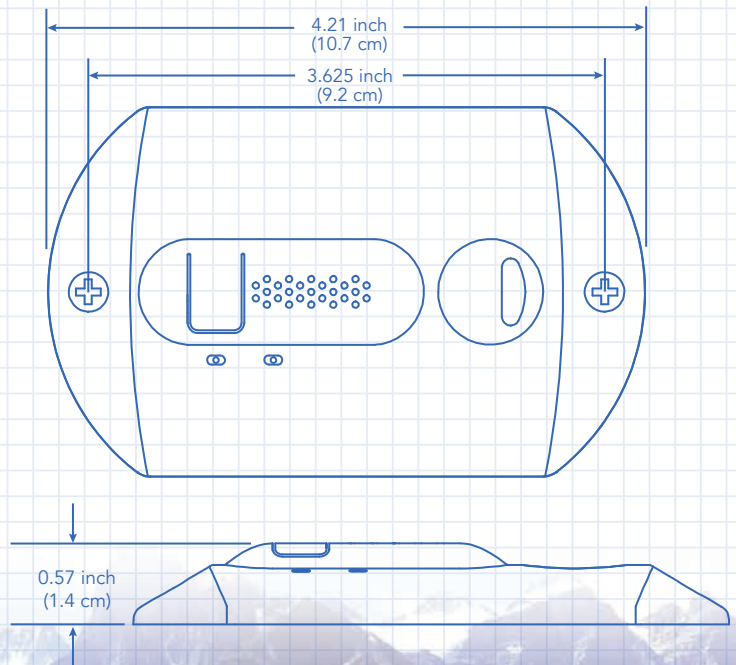

White Plastic Option

SPECIFICATIONS:

- Operating Temperature: -40°F to 150°F (-40°C to 66°C)
- Length: 4.21 in (10.7 cm)
- Height: 0.57 in (1.4 cm)
- Hole Spacing: 3.625 in (9.2 cm)
- Weight: 1.3 oz (37 g)
- Sound Pressure: 85 db
- Voltage Requirements: 9 to 15 VDC
- Current Draw: 22mA at 13.5 VDC
- CO Sensitivity: 70 ppm for 60 to 120 minutes
150 ppm for 10 to 30 minutes
400 ppm for 4 to 15 minutes
- LP Sensitivity: 5250 ppm (<25% LEL)
- Listings: ETL, cETL, CSA 6.19.01
- Listing Standards: UL 2034 (CO)
UL 1484 (Propane)